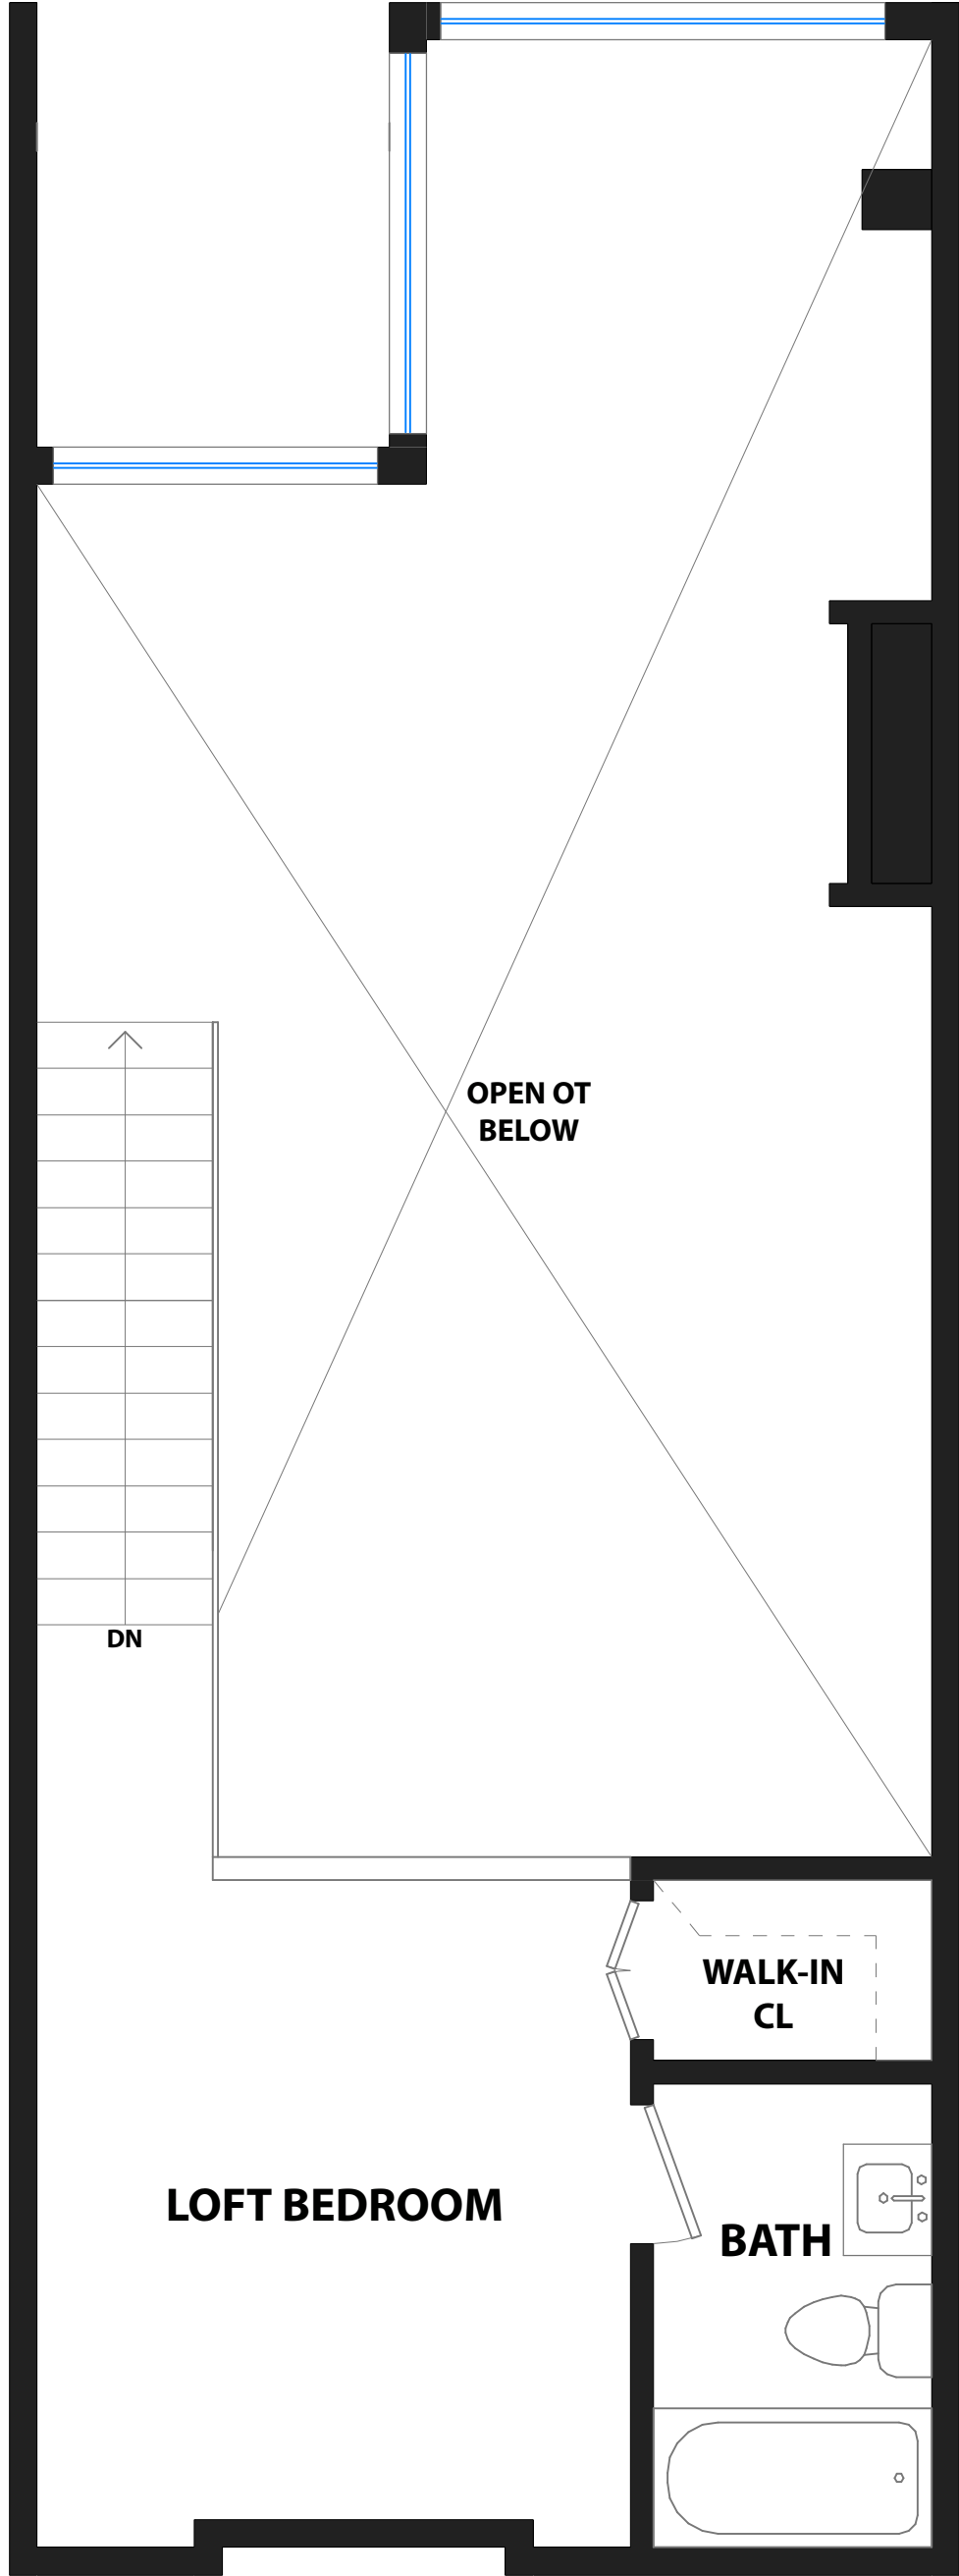

2407 HARRISON STREET #5

SAN FRANCISCO, CALIFORNIA

LOFT LEVEL

MAIN ENTRY

MAIN LEVEL

GROUND LEVEL

DISCLAIMER: RENDERING BY OPEN HOMES PHOTOGRAPHY. ALL MEASUREMENTS ARE APPROXIMATE AND MAY NOT BE EXACT. DO NOT RELY ON THE ACCURACY OF THIS FLOOR PLAN WHEN DETERMINING THE PRICE OF A PROPERTY OR MAKING DECISIONS REGARDING BUYING OR SELLING OF PROPERTIES WITHOUT INDEPENDENT VERIFICATION.