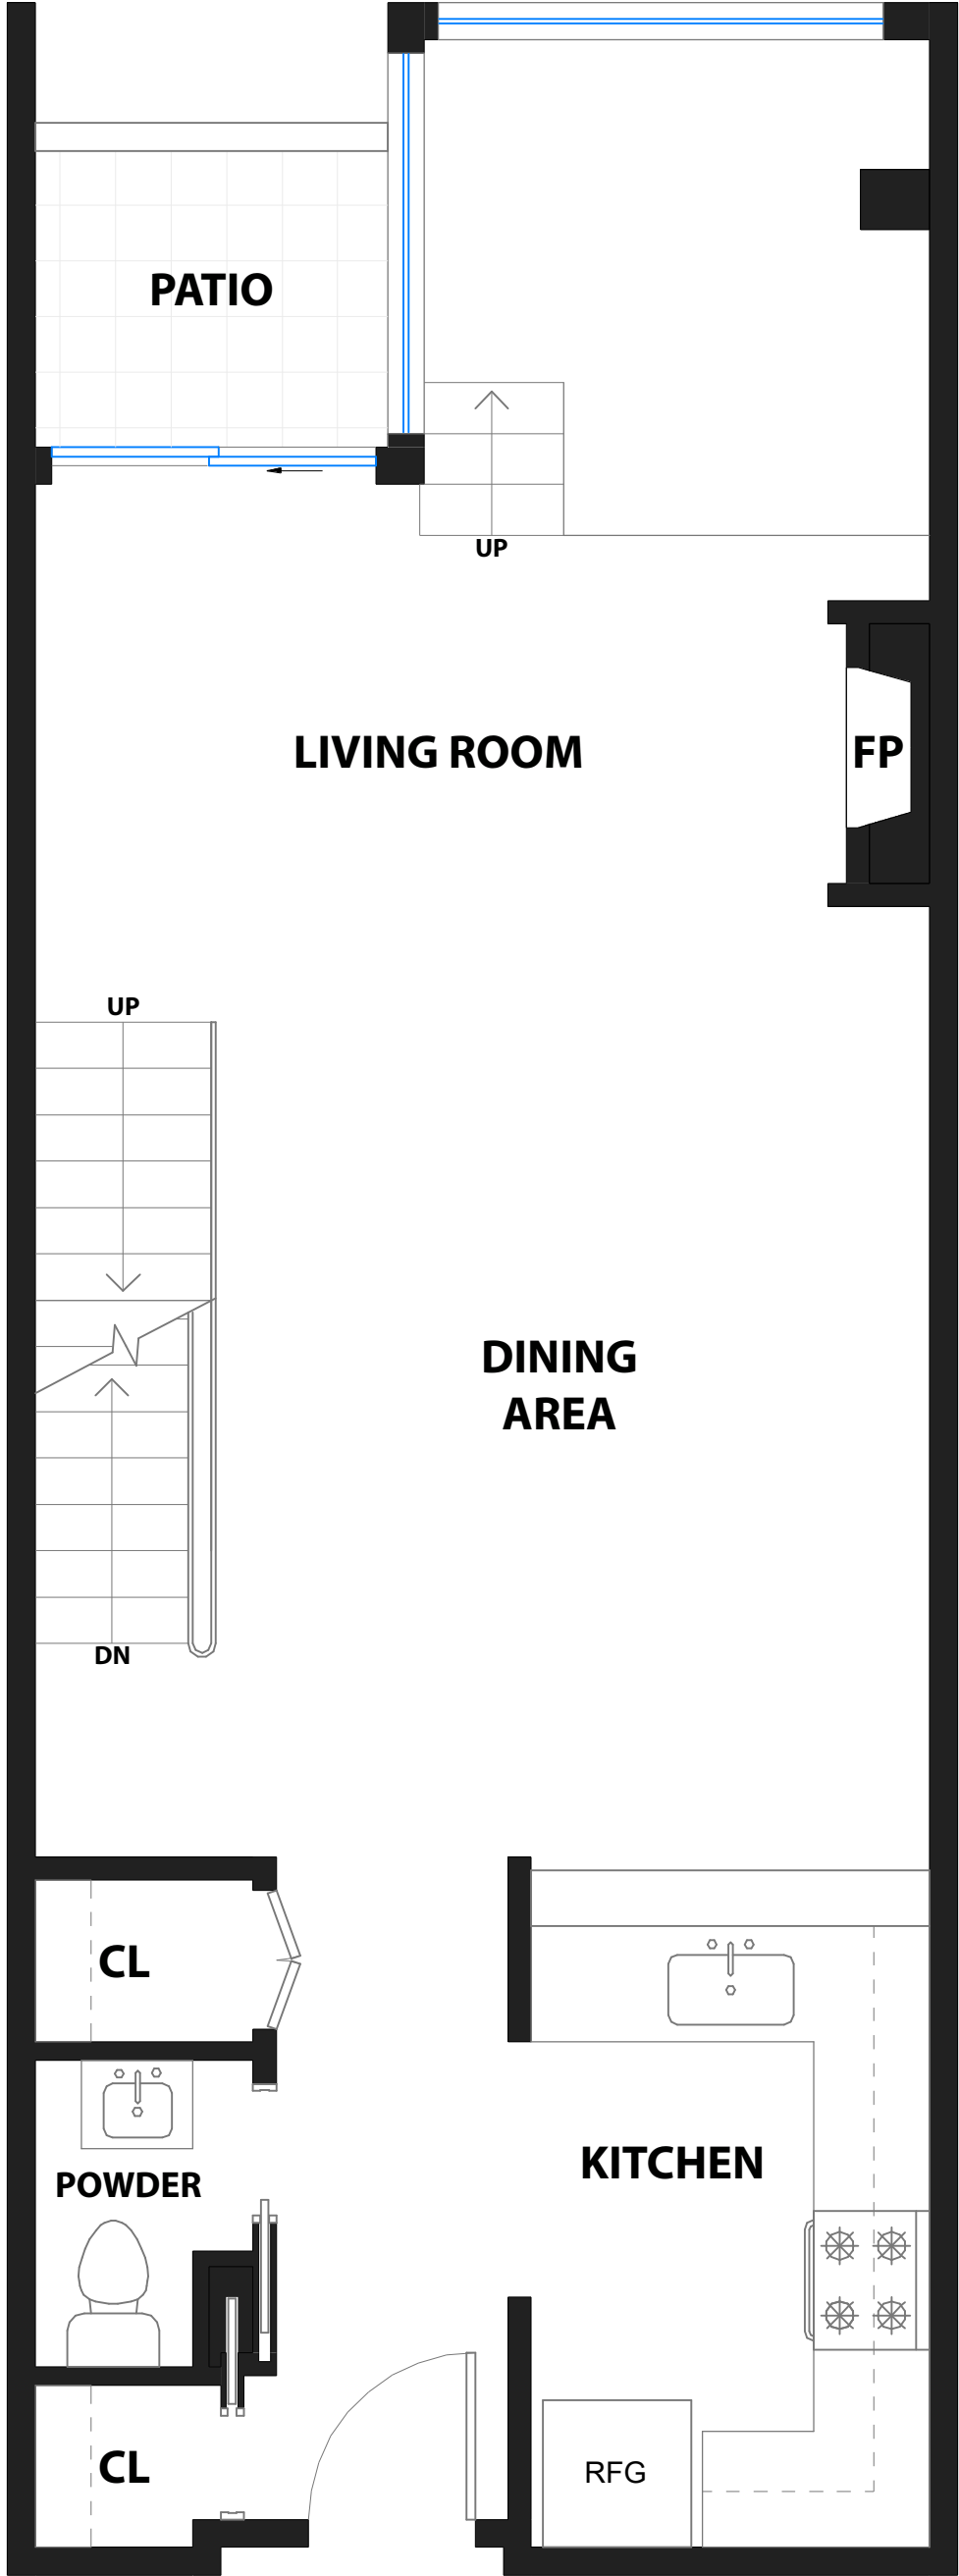

2407 HARRISON STREET #5

SAN FRANCISCO, CALIFORNIA

LOFT LEVEL

MAIN ENTRY

MAIN LEVEL

GROUND LEVEL

DISCLAIMER: RENDERING BY OPEN HOMES PHOTOGRAPHY. ALL MEASUREMENTS ARE APPROXIMATE AND MAY NOT BE EXACT. DO NOT RELY ON THE ACCURACY OF THIS FLOOR PLAN WHEN DETERMINING THE PRICE OF A PROPERTY OR MAKING DECISIONS REGARDING BUYING OR SELLING OF PROPERTIES WITHOUT INDEPENDENT VERIFICATION.