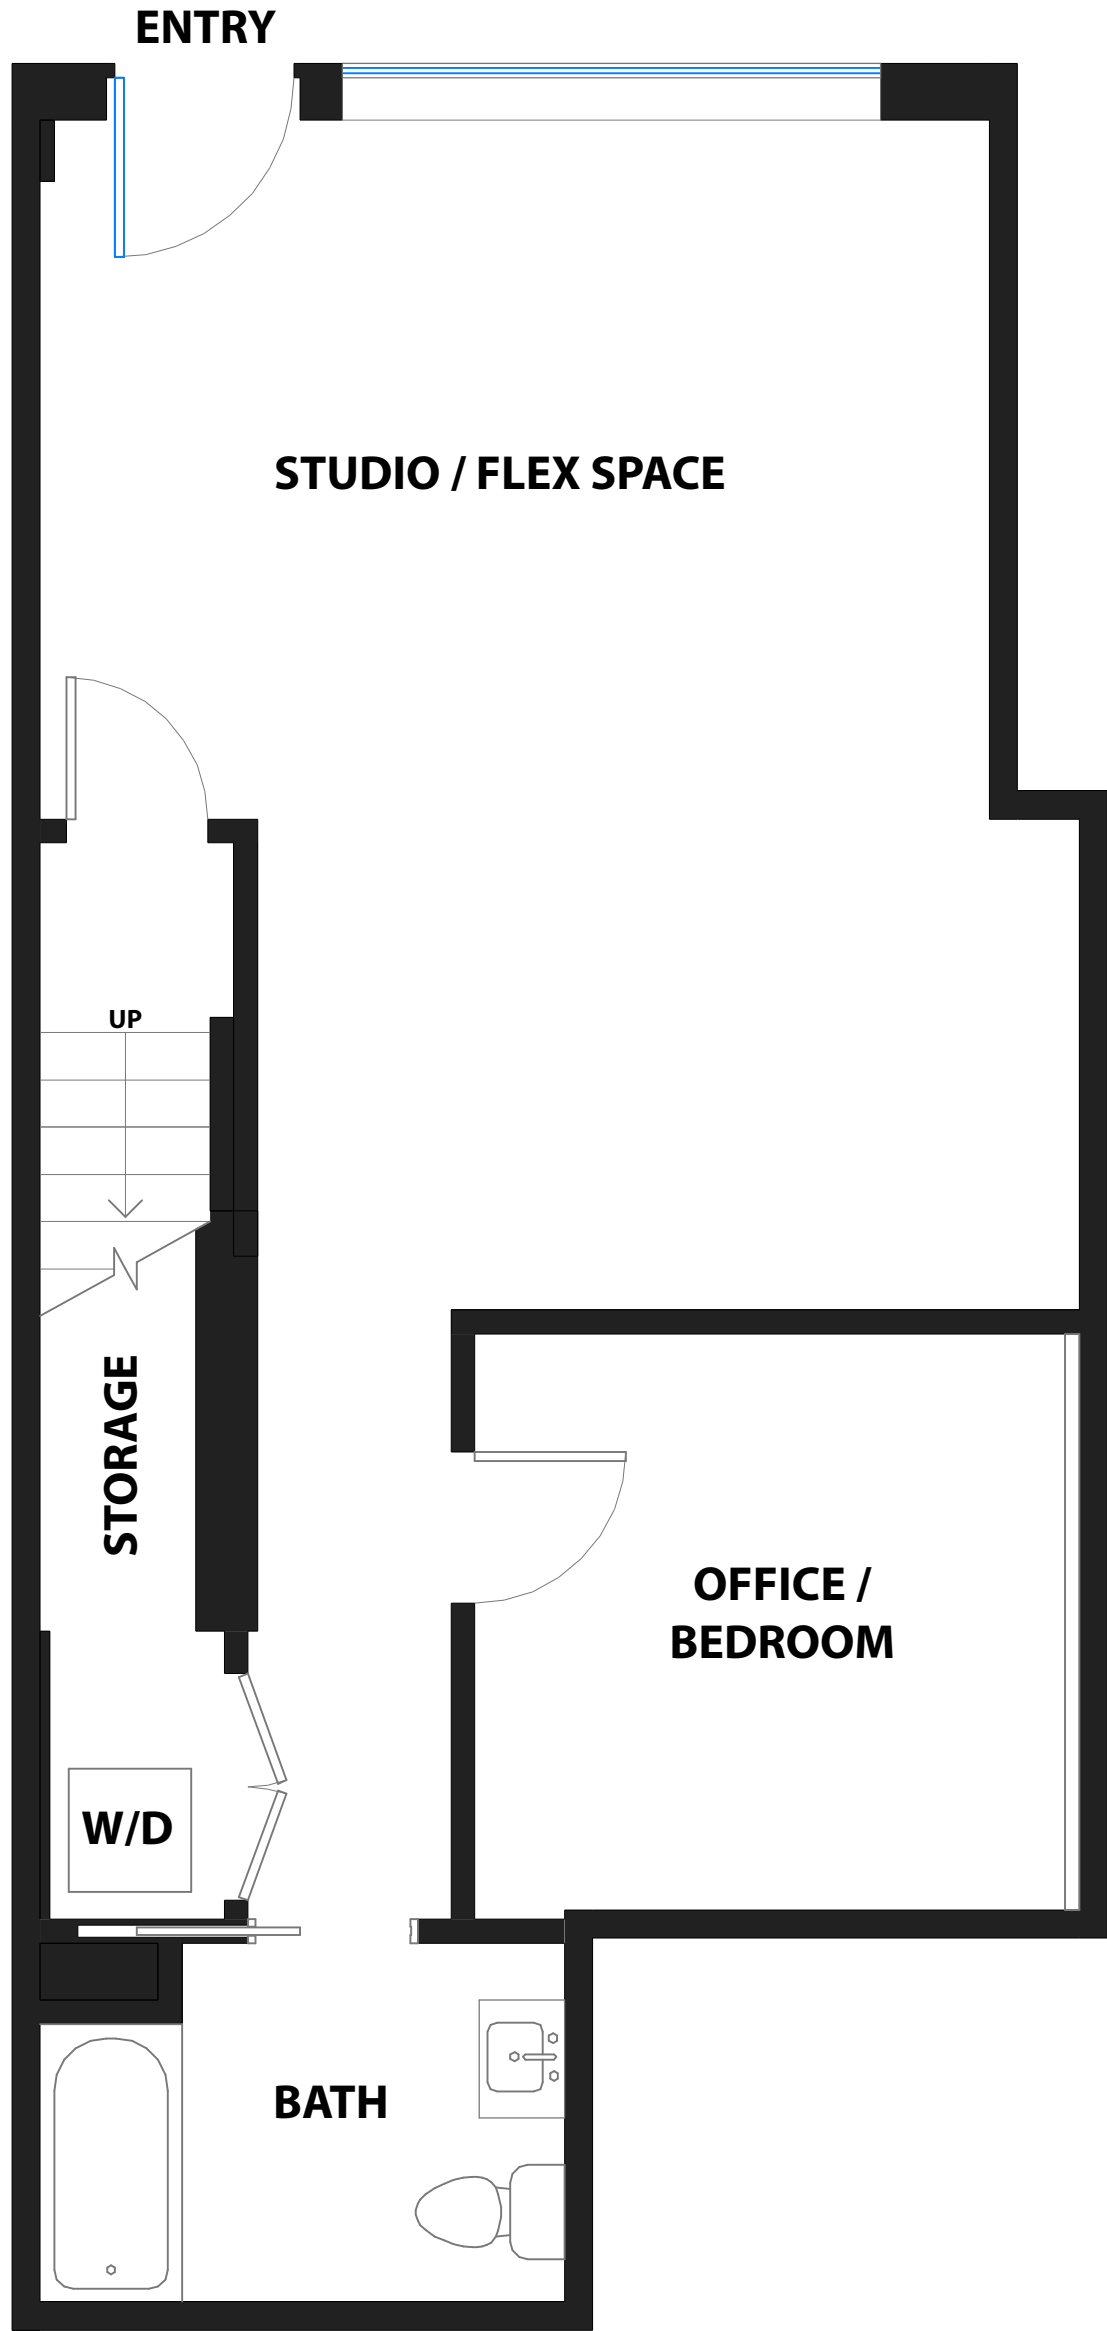

2407 HARRISON STREET #5

SAN FRANCISCO, CALIFORNIA

LOFT LEVEL

MAIN ENTRY

MAIN LEVEL

GROUND LEVEL

DISCLAIMER: RENDERING BY OPEN HOMES PHOTOGRAPHY. ALL MEASUREMENTS ARE APPROXIMATE AND MAY NOT BE EXACT. DO NOT RELY ON THE ACCURACY OF THIS FLOOR PLAN WHEN DETERMINING THE PRICE OF A PROPERTY OR MAKING DECISIONS REGARDING BUYING OR SELLING OF PROPERTIES WITHOUT INDEPENDENT VERIFICATION.